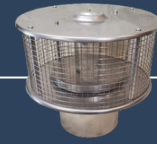

## ROUND DAMPER CAPS

**10% OFF**

**1ST ORDER SPECIAL THRU 4/30**

includes hardware kit, 30' cable assembly, hold down bracket, easy pull handle and damper lid is gasketed for sealing AND insulated for superior weather/temperature protection. All round damper caps integrate with Reliance Cap Adapter (sold separately) for air cooled class A pipe application.